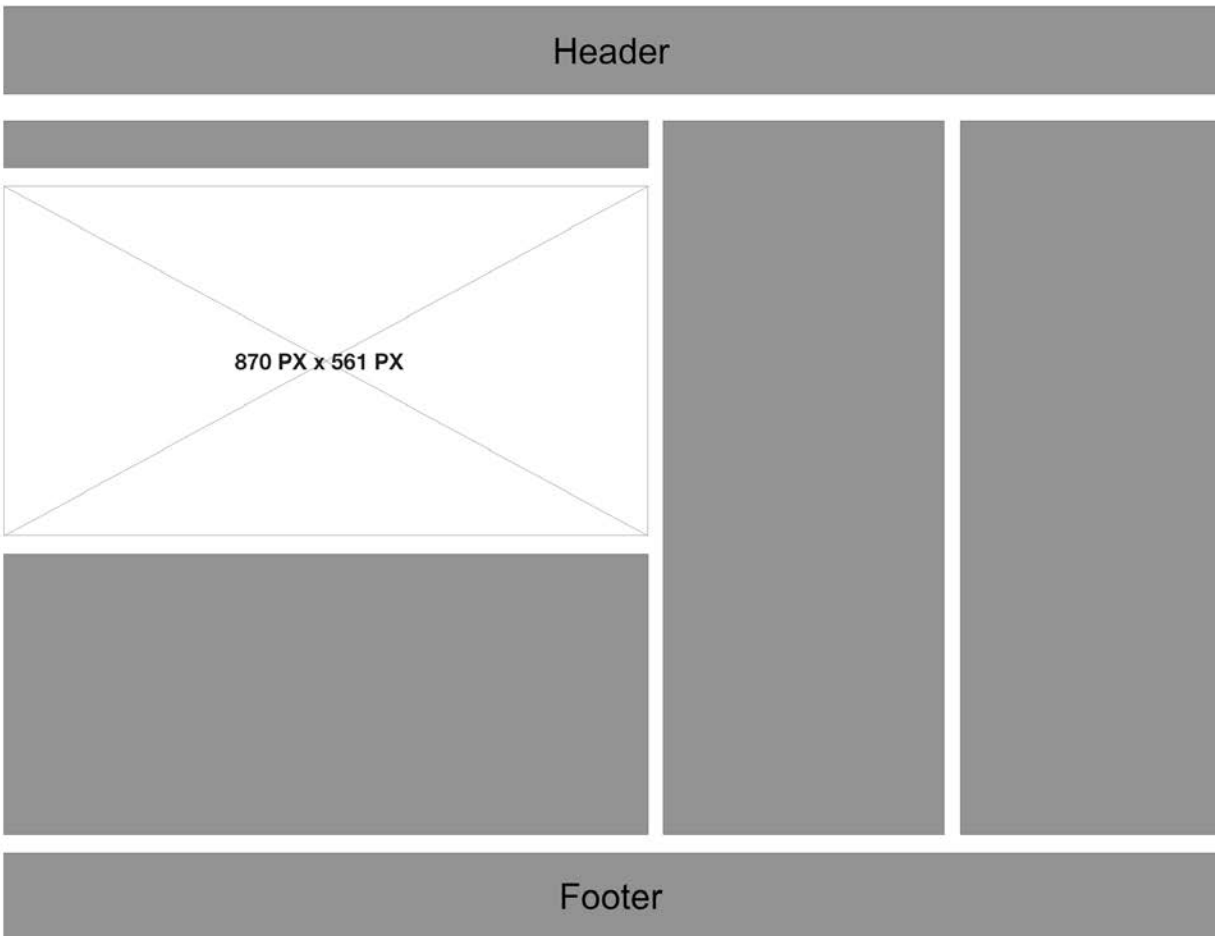

News Stories (News Story Template)

Notes:

- **Featured image** for news should have 870 (width) x 561 (height) in pixels
- **For news teaser (square) image** dimension is 88 x 88 pixels [Aspect Ratio 1:1]