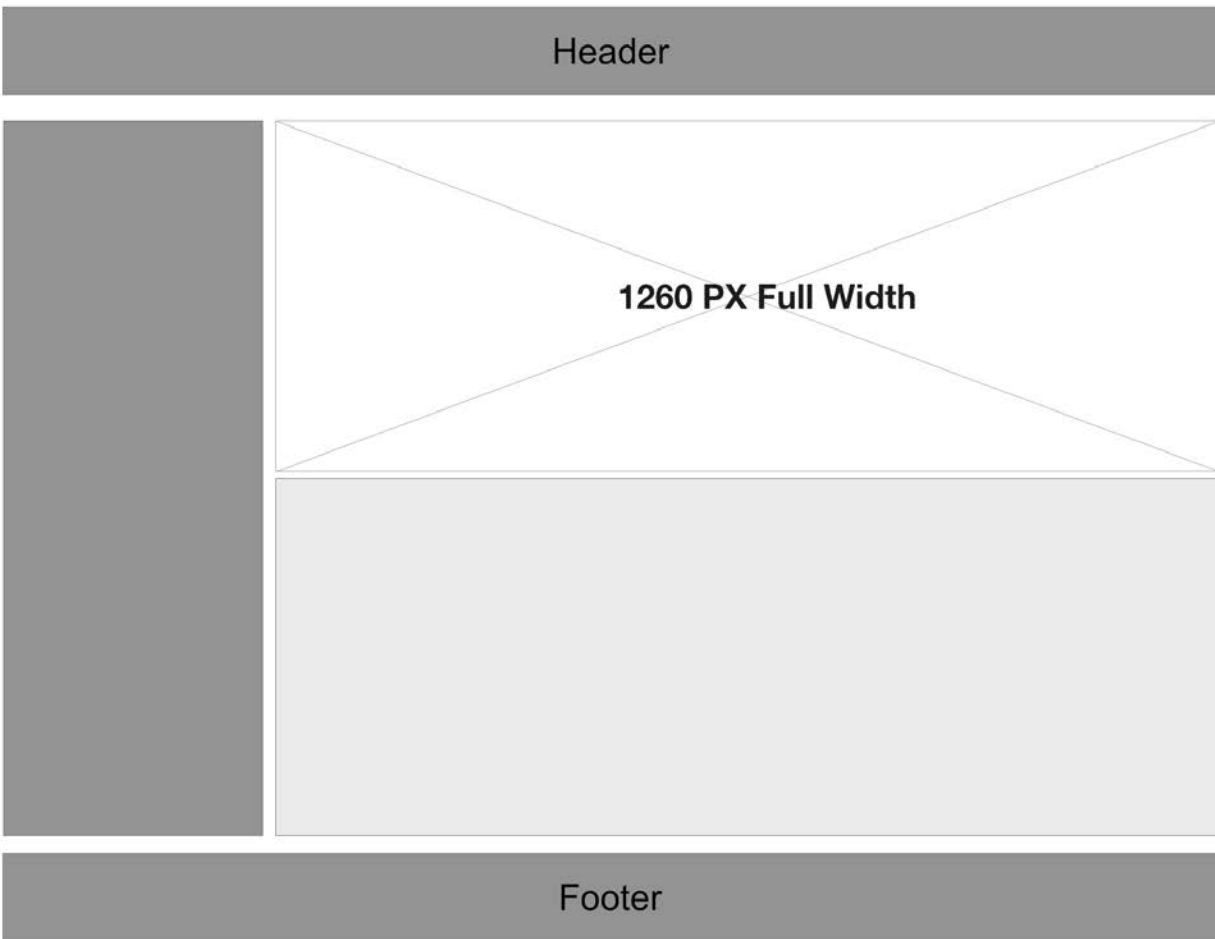

Notes:

- The minimum width and height in pixels is 800 PX (w) x 450 PX (h).
- Maintain the aspect ratio of 16:9

One Column Page Full Width (1260 PX)

Notes:

- The minimum width for a one column page is 1260 px that would cover the full width of the content area.
- Height varies depending on the orientation (Landscape or Portrait).

One Column Page w/ Sidebar (Full Width 828 PX)

Notes:

- To fill the entire width of the content area of a one column page the minimum width is 828 pixels
- Height varies with the orientation of the image (Landscape or Portrait)

Two Column Page (Full Width 616 PX)

Notes:

- The maximum width for two column page is 616 Pixels
- The image will scale depending on the device (Mobile, Desktop or Tablet)

Two Column Page w/ Sidebar (Full Width 410 PX)

Teaser Data List

- **Teaser Data List (Square) Image:** 88 x 88 (Pixels) Aspect Ratio = 1:1
- **Teaser Data List (Rectangular) Image:** 163 x 89 (Pixels)

Notes:

- Images scale to fit the container but we recommend to use the above image dimensions for consistency and improved page speed.