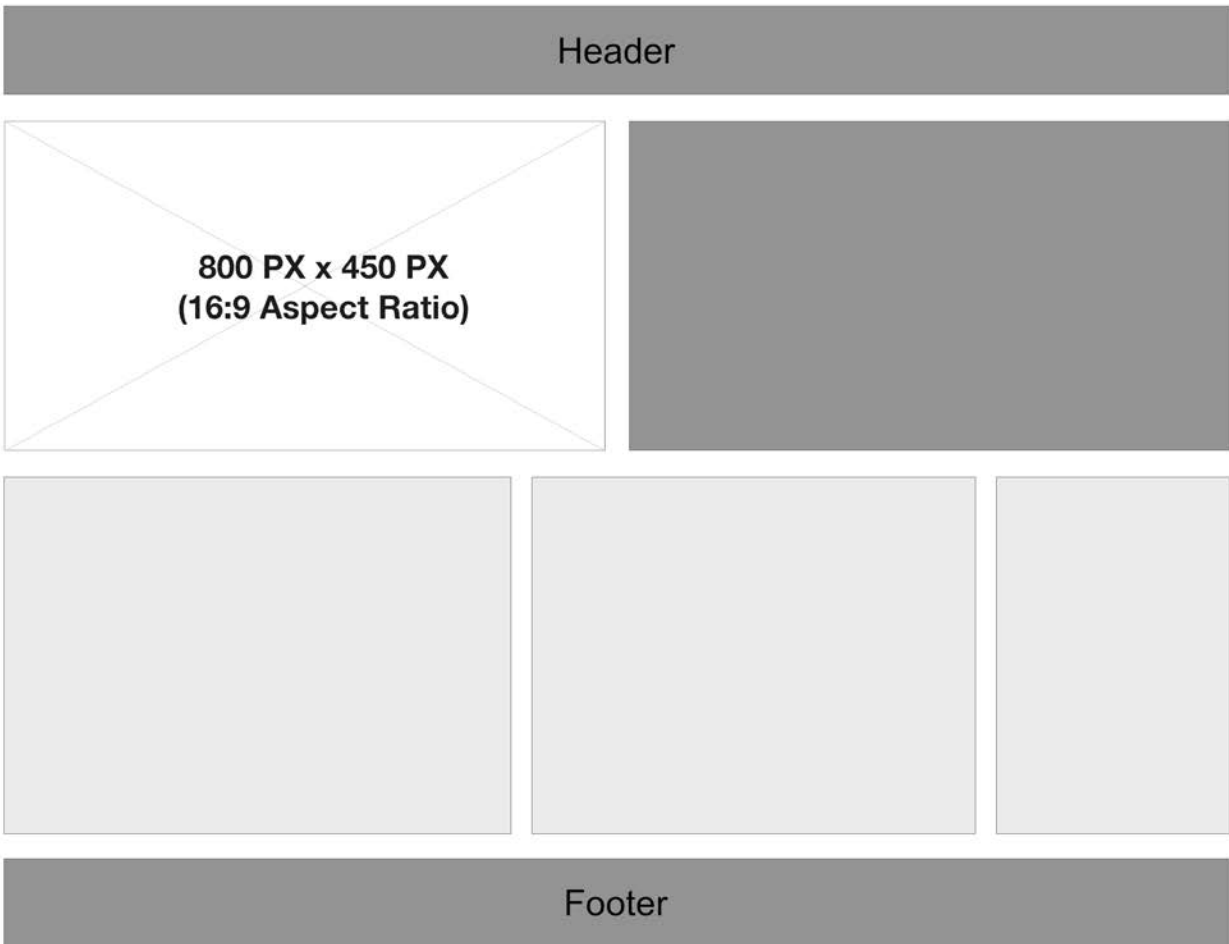

Notes:

- The minimum width and height in pixels is 800 PX (w) x 450 PX (h).
- Maintain the aspect ratio of 16:9

One Column Page Full Width (1260 PX)

Notes:

- The minimum width for a one column page is 1260 px that would cover the full width of the content area.
- Height varies depending on the orientation (Landscape or Portrait).

One Column Page w/ Sidebar (Full Width 828 PX)

Notes:

- To fill the entire width of the content area of a one column page the minimum width is 828 pixels
- Height varies with the orientation of the image (Landscape or Portrait)

Two Column Page (Full Width 616 PX)

Notes:

- The maximum width for two column page is 616 Pixels
- The image will scale depending on the device (Mobile, Desktop or Tablet)

Two Column Page w/ Sidebar (Full Width 410 PX)

Teaser Data List

- **Teaser Data List (Square) Image:** 88 x 88 (Pixels) Aspect Ratio = 1:1
- **Teaser Data List (Rectangular) Image:** 163 x 89 (Pixels)

Notes:

- Images scale to fit the container but we recommend to use the above image dimensions for consistency and improved page speed.