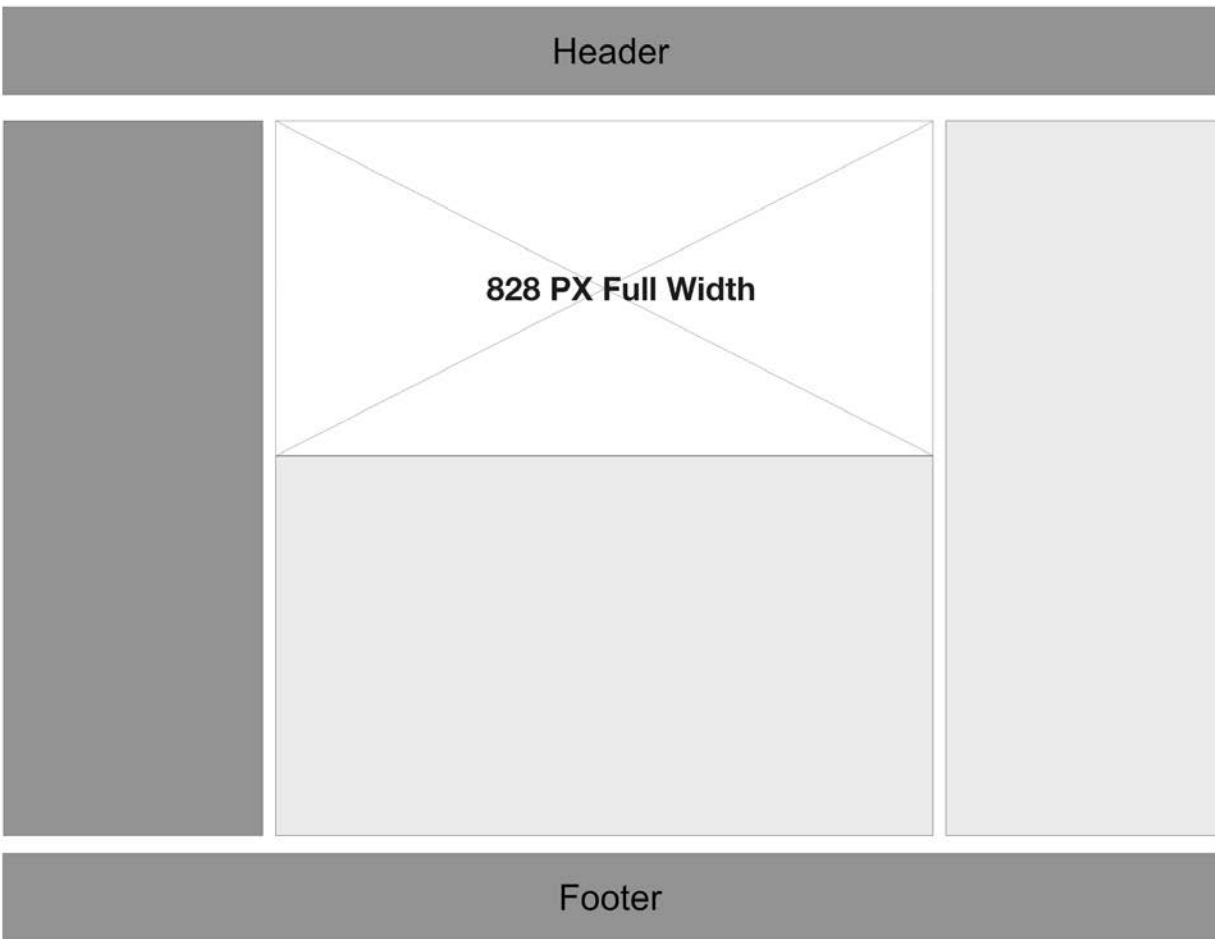

Notes:

- The minimum width and height in pixels is 800 PX (w) x 450 PX (h).
- Maintain the aspect ratio of 16:9

One Column Page Full Width (1260 PX)

Notes:

- The minimum width for a one column page is 1260 px that would cover the full width of the content area.
- Height varies depending on the orientation (Landscape or Portrait).

One Column Page w/ Sidebar (Full Width 828 PX)

Notes:

- To fill the entire width of the content area of a one column page the minimum width is 828 pixels
- Height varies with the orientation of the image (Landscape or Portrait)

Two Column Page (Full Width 616 PX)

Notes:

- The maximum width for two column page is 616 Pixels
- The image will scale depending on the device (Mobile, Desktop or Tablet)

Two Column Page w/ Sidebar (Full Width 410 PX)

Teaser Data List

- **Teaser Data List (Square) Image:** 88 x 88 (Pixels) Aspect Ratio = 1:1
- **Teaser Data List (Rectangular) Image:** 163 x 89 (Pixels)

Notes:

- Images scale to fit the container but we recommend to use the above image dimensions for consistency and improved page speed.