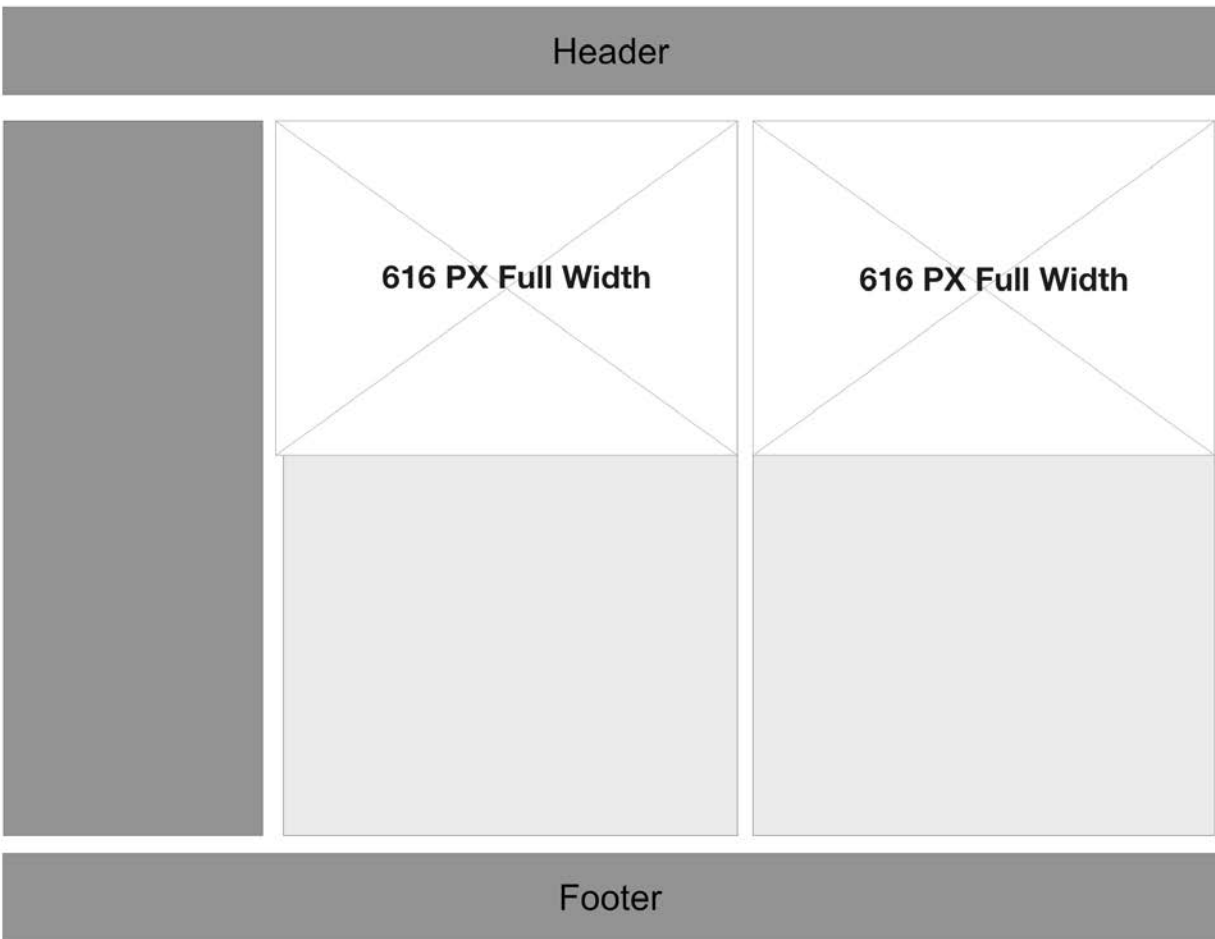

Notes:

- The minimum width and height in pixels is 800 PX (w) x 450 PX (h).
- Maintain the aspect ratio of 16:9

One Column Page Full Width (1260 PX)

Notes:

- The minimum width for a one column page is 1260 px that would cover the full width of the content area.
- Height varies depending on the orientation (Landscape or Portrait).

One Column Page w/ Sidebar (Full Width 828 PX)

Notes:

- To fill the entire width of the content area of a one column page the minimum width is 828 pixels
- Height varies with the orientation of the image (Landscape or Portrait)

Two Column Page (Full Width 616 PX)

Notes:

- The maximum width for two column page is 616 Pixels
- The image will scale depending on the device (Mobile, Desktop or Tablet)

Two Column Page w/ Sidebar (Full Width 410 PX)

Teaser Data List

- **Teaser Data List (Square) Image:** 88 x 88 (Pixels) Aspect Ratio = 1:1
- **Teaser Data List (Rectangular) Image:** 163 x 89 (Pixels)

Notes:

- Images scale to fit the container but we recommend to use the above image dimensions for consistency and improved page speed.