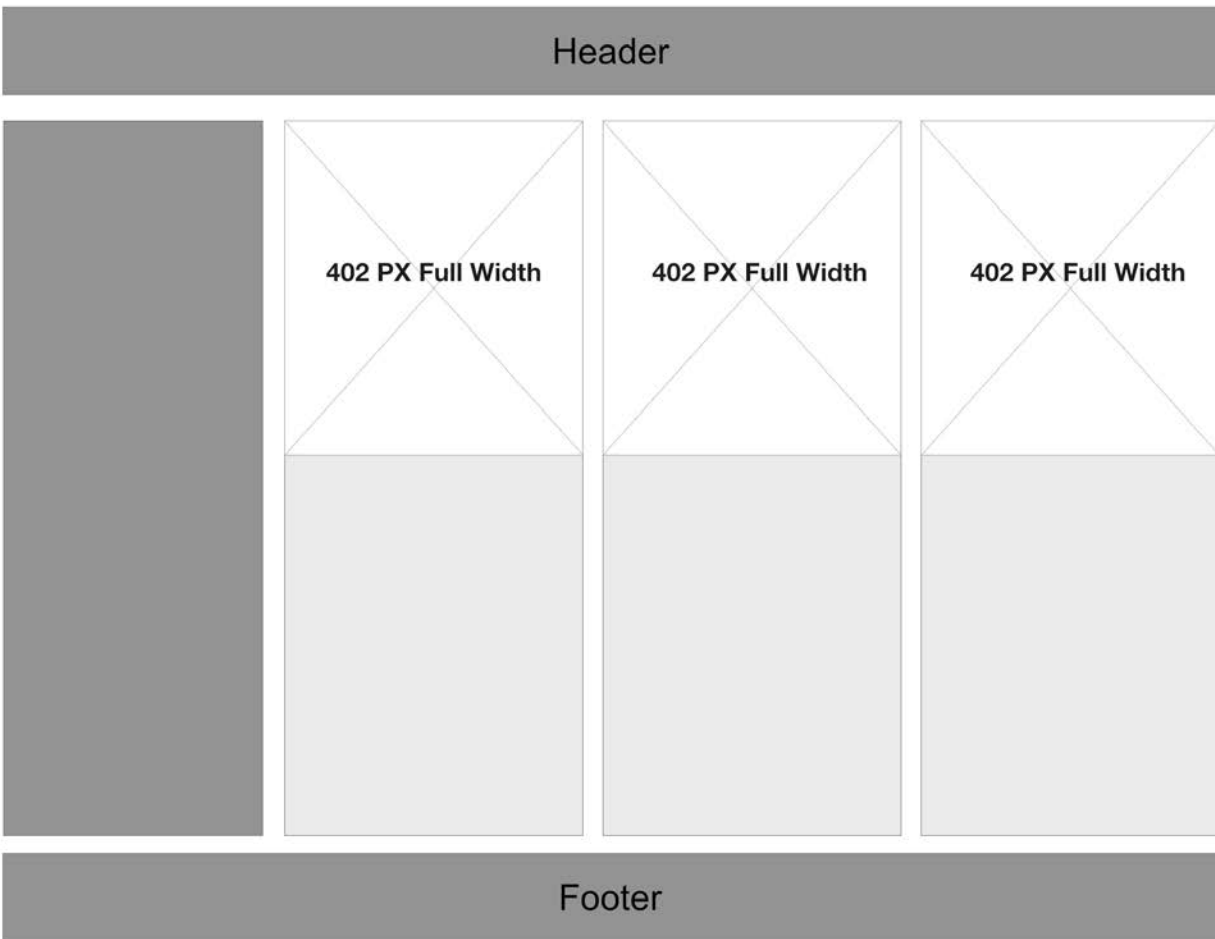

One Column Page w/ Sidebar (Full Width 828 PX)

Notes:

- To fill the entire width of the content area of a one column page the minimum width is 828 pixels
- Height varies with the orientation of the image (Landscape or Portrait)

Two Column Page (Full Width 616 PX)

Notes:

- The maximum width for two column page is 616 Pixels
- The image will scale depending on the device (Mobile, Desktop or Tablet)

Two Column Page w/ Sidebar (Full Width 410 PX)

Notes:

- The max full width for images on a two column page with sidebar is 410 pixels
- Images scale depending on the device (Mobile, Desktop or Tablet) screen size

Three Column Page (Full Width 402 PX)

Teaser Data List

- **Teaser Data List (Square) Image:** 88 x 88 (Pixels) Aspect Ratio = 1:1
- **Teaser Data List (Rectangular) Image:** 163 x 89 (Pixels)

Notes:

- Images scale to fit the container but we recommend to use the above image dimensions for consistency and improved page speed.