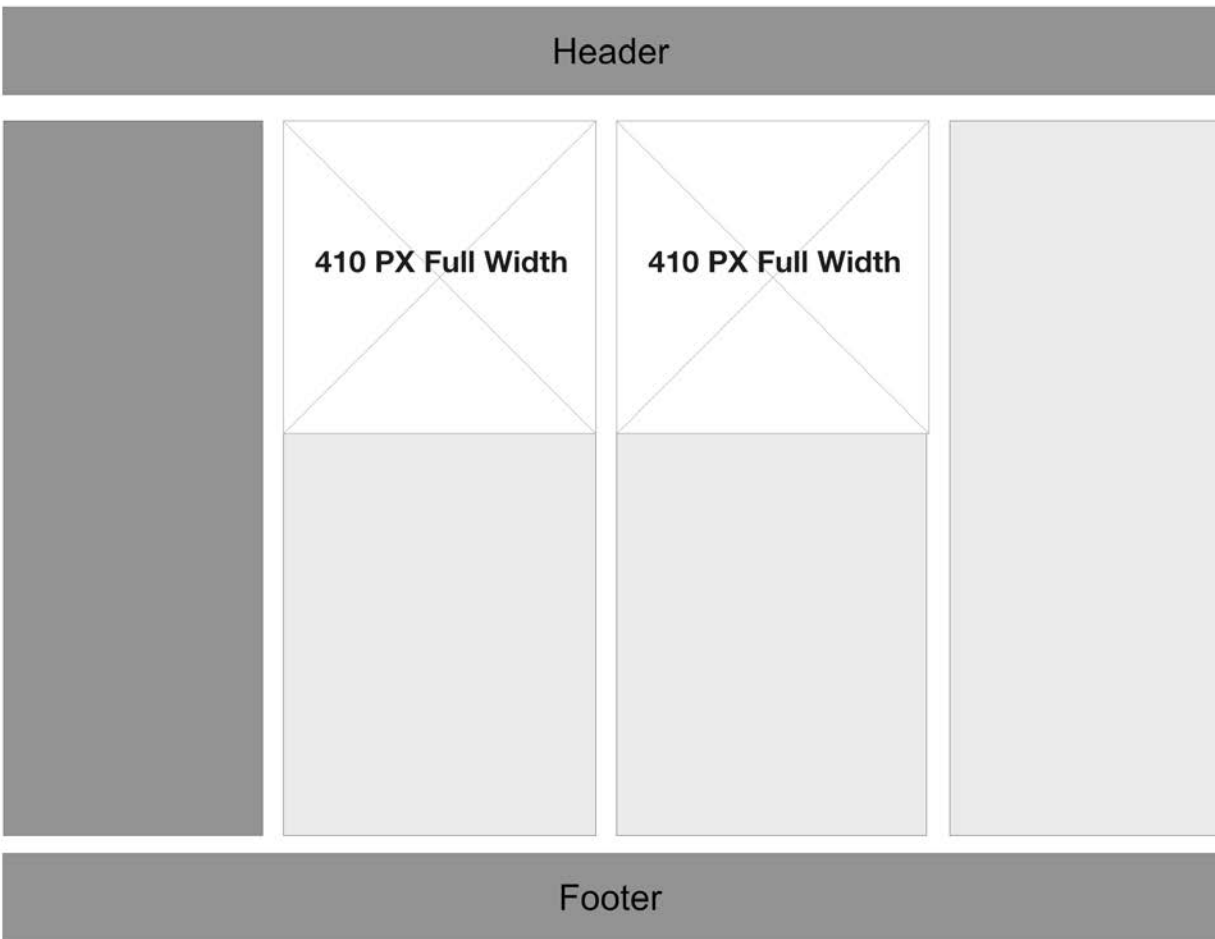

One Column Page w/ Sidebar (Full Width 828 PX)

Notes:

- To fill the entire width of the content area of a one column page the minimum width is 828 pixels
- Height varies with the orientation of the image (Landscape or Portrait)

Two Column Page (Full Width 616 PX)

Notes:

- The maximum width for two column page is 616 Pixels
- The image will scale depending on the device (Mobile, Desktop or Tablet)

Two Column Page w/ Sidebar (Full Width 410 PX)

Notes:

- The max full width for images on a two column page with sidebar is 410 pixels
- Images scale depending on the device (Mobile, Desktop or Tablet) screen size

Three Column Page (Full Width 402 PX)

Teaser Data List

- **Teaser Data List (Square) Image:** 88 x 88 (Pixels) Aspect Ratio = 1:1
- **Teaser Data List (Rectangular) Image:** 163 x 89 (Pixels)

Notes:

- Images scale to fit the container but we recommend to use the above image dimensions for consistency and improved page speed.